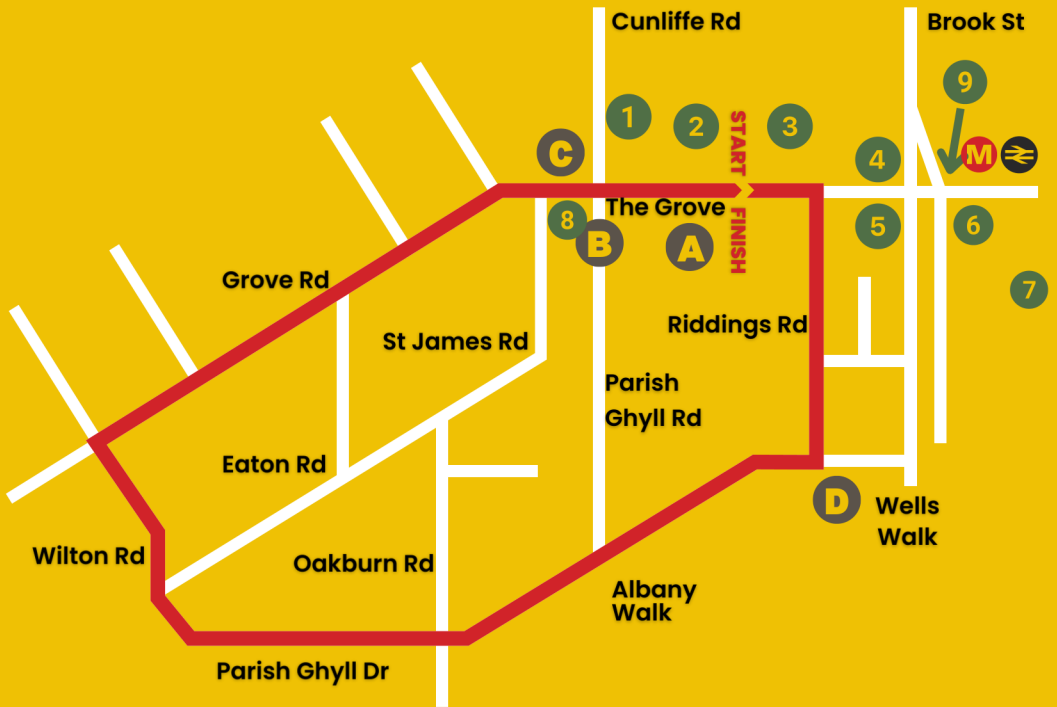

Sponsors:

1. 1 Bar T'at
2. 2 Raymond Town Menswear
3. 3 Dillons Premium Fitness Training
4. 4 Lister Horsfall
5. 5 LCF Law
6. 6 Dacre, Son & Hartley
7. 7 Friends of Ham
8. 8 Martinez
9. 9 Ticket Office

Race refreshments:

1. A Ilkley Brewery
2. A Bini Brew
3. A La Stazione
4. A Lishmans
5. B Buzz Coffee
6. C Thai & Sports Massages
7. D Ilkley Brewery & Bini Brew

NORTH PARADE FISHERIES

TOP QUALITY TRADITIONALLY COOKED FISH & CHIPS

1 NORTH PARADE, JUST OFF LITTLE LANE.

01943 604017